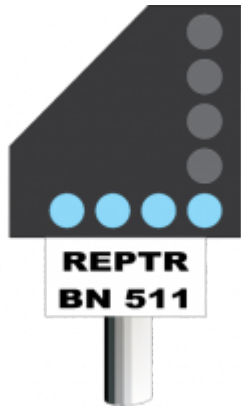

Repeater signals

Description

Not what you are looking for? See more [NSG 606 Responding to signals and signs](#)

Repeater signals

Colour light repeater signals take the same form as colour light running or shunting signals.

The repeater signal might show a less restrictive indication than the repeated signal.

Indications displayed by other repeater signals used in the Network are:

Repeater signal - LEDs

NSG 606 Responding to signals and signs

Repeater signals

PROCEED. Next signal shows STOP.

Repeater signal - position lights

PROCEED. Next signal shows PROCEED.

NSG 606 Responding to signals and signs
Repeater signals

PROCEED. Next signal shows STOP.