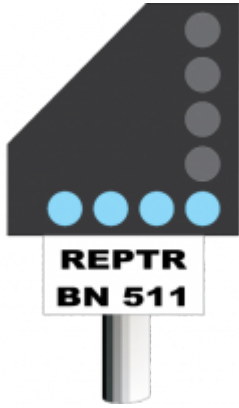

NSG 606 Responding to signals and signs Repeater signals

PROCEED. Next signal shows STOP.