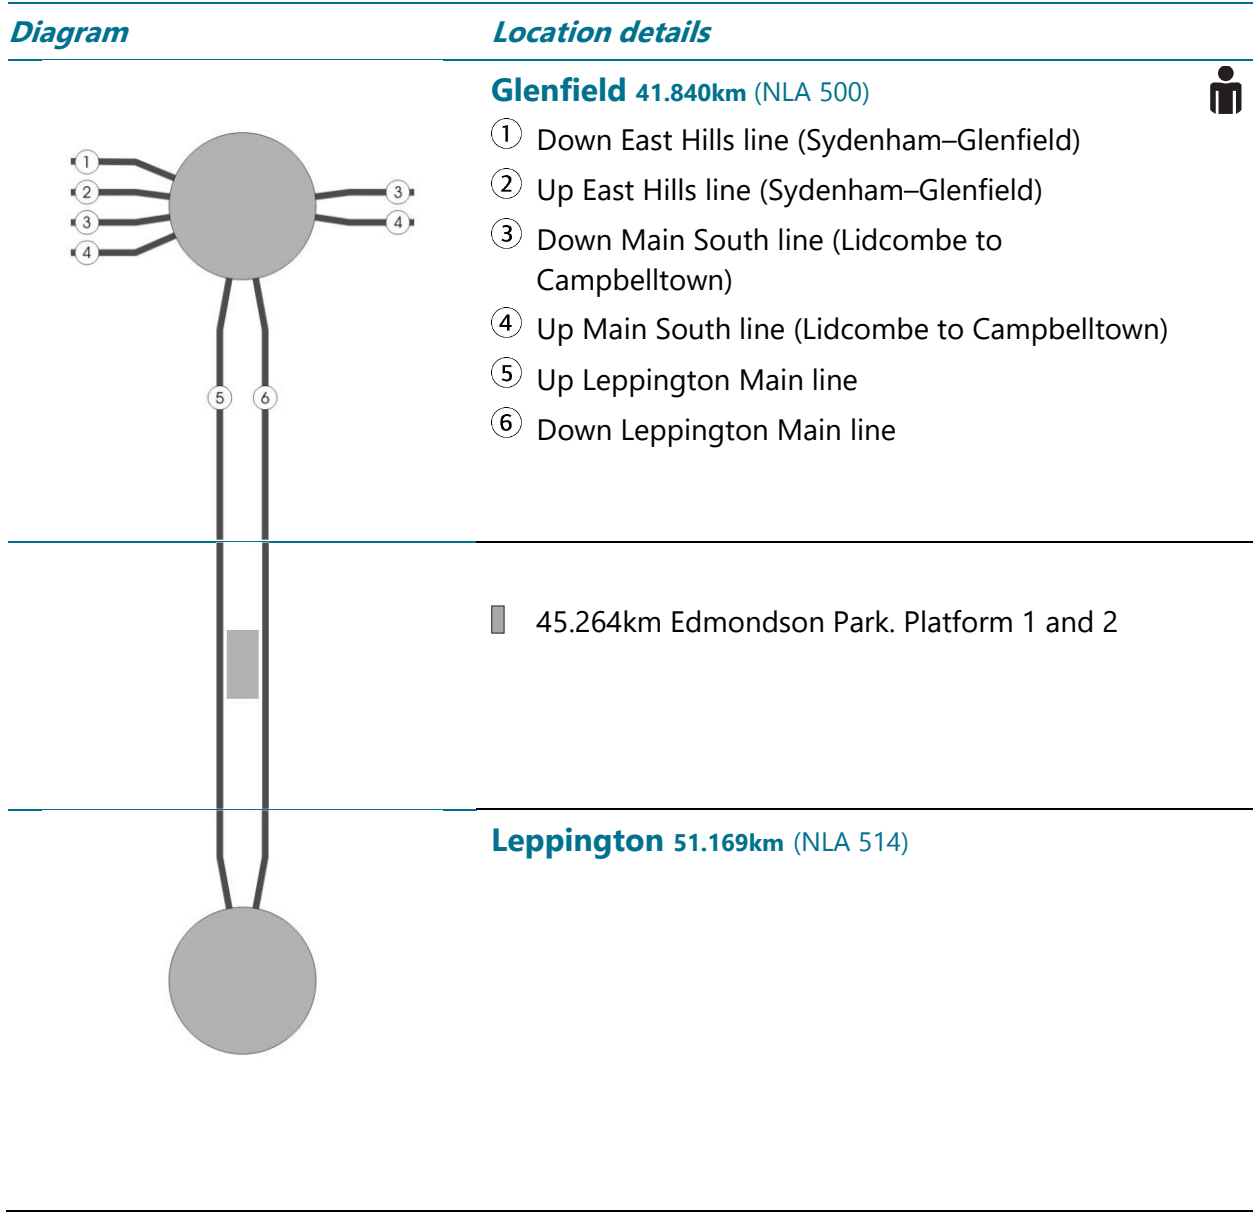

## Network Control

Signallers at Rail Operations Centre (ROC)

## Systems of Safeworking

The Leppington line between Glenfield and Leppington is Rail Vehicle Detection (RVD) territory. It includes the section:

- Glenfield–Leppington

## Glenfield - Leppington

---