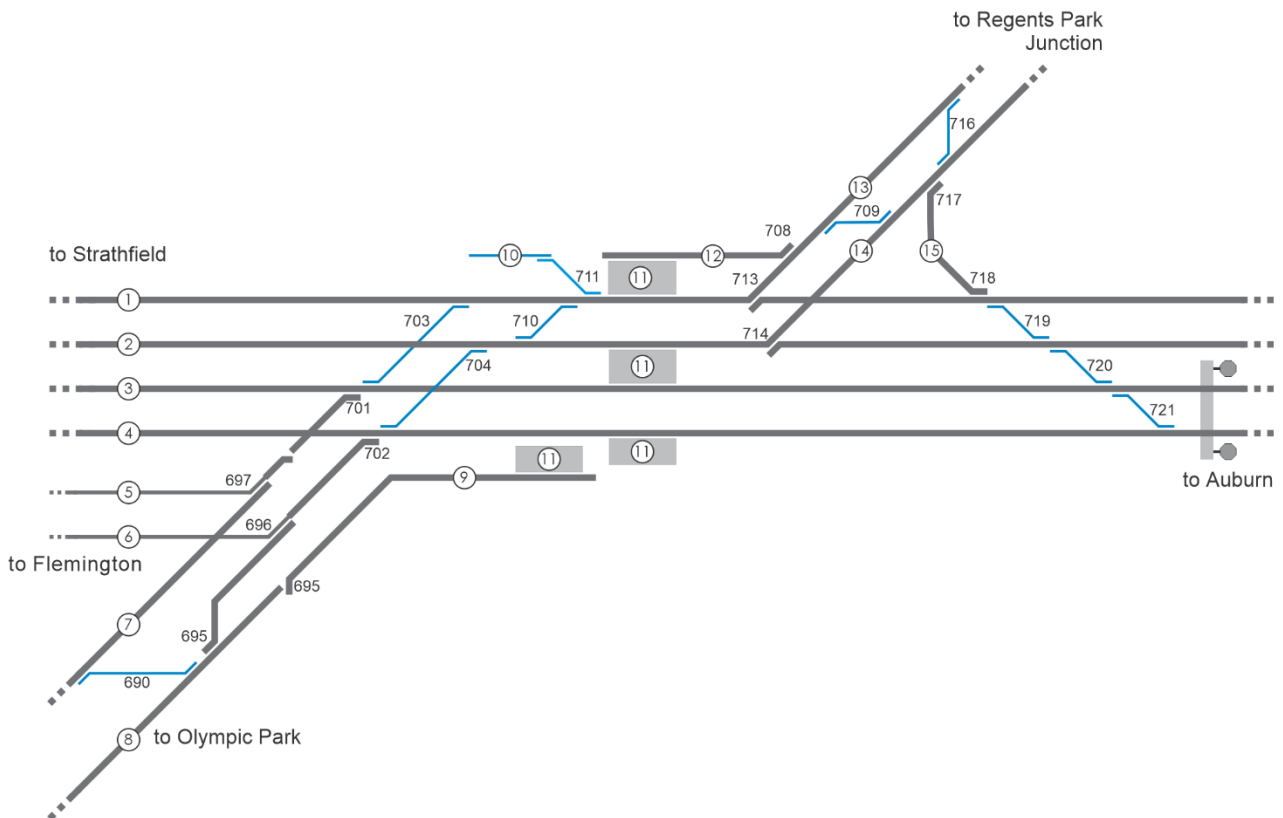

## Location

Lidcombe is at 16.337km.

## Diagrams

Key		
1. Down Suburban line	6. Up Enfield West Fork line	11. Lidcombe
2. Up Suburban line	7. Down Homebush Bay West Fork line	12. Turnback road
3. Down Main line	8. Up Homebush Bay West Fork line	13. Down Main South line
4. Up Main line	9. Shuttle road	14. Up Main South line
5. Down Enfield West Fork line	10. Cemetery siding	15. Triangle Loop line 178m

### Location details

Interlocked points are operated from ROC

■ 17.337km Lidcombe. Platforms 0, 1, 2 and 3, 4 and 5

---

### Level crossings

📍 17.804 Network access

---