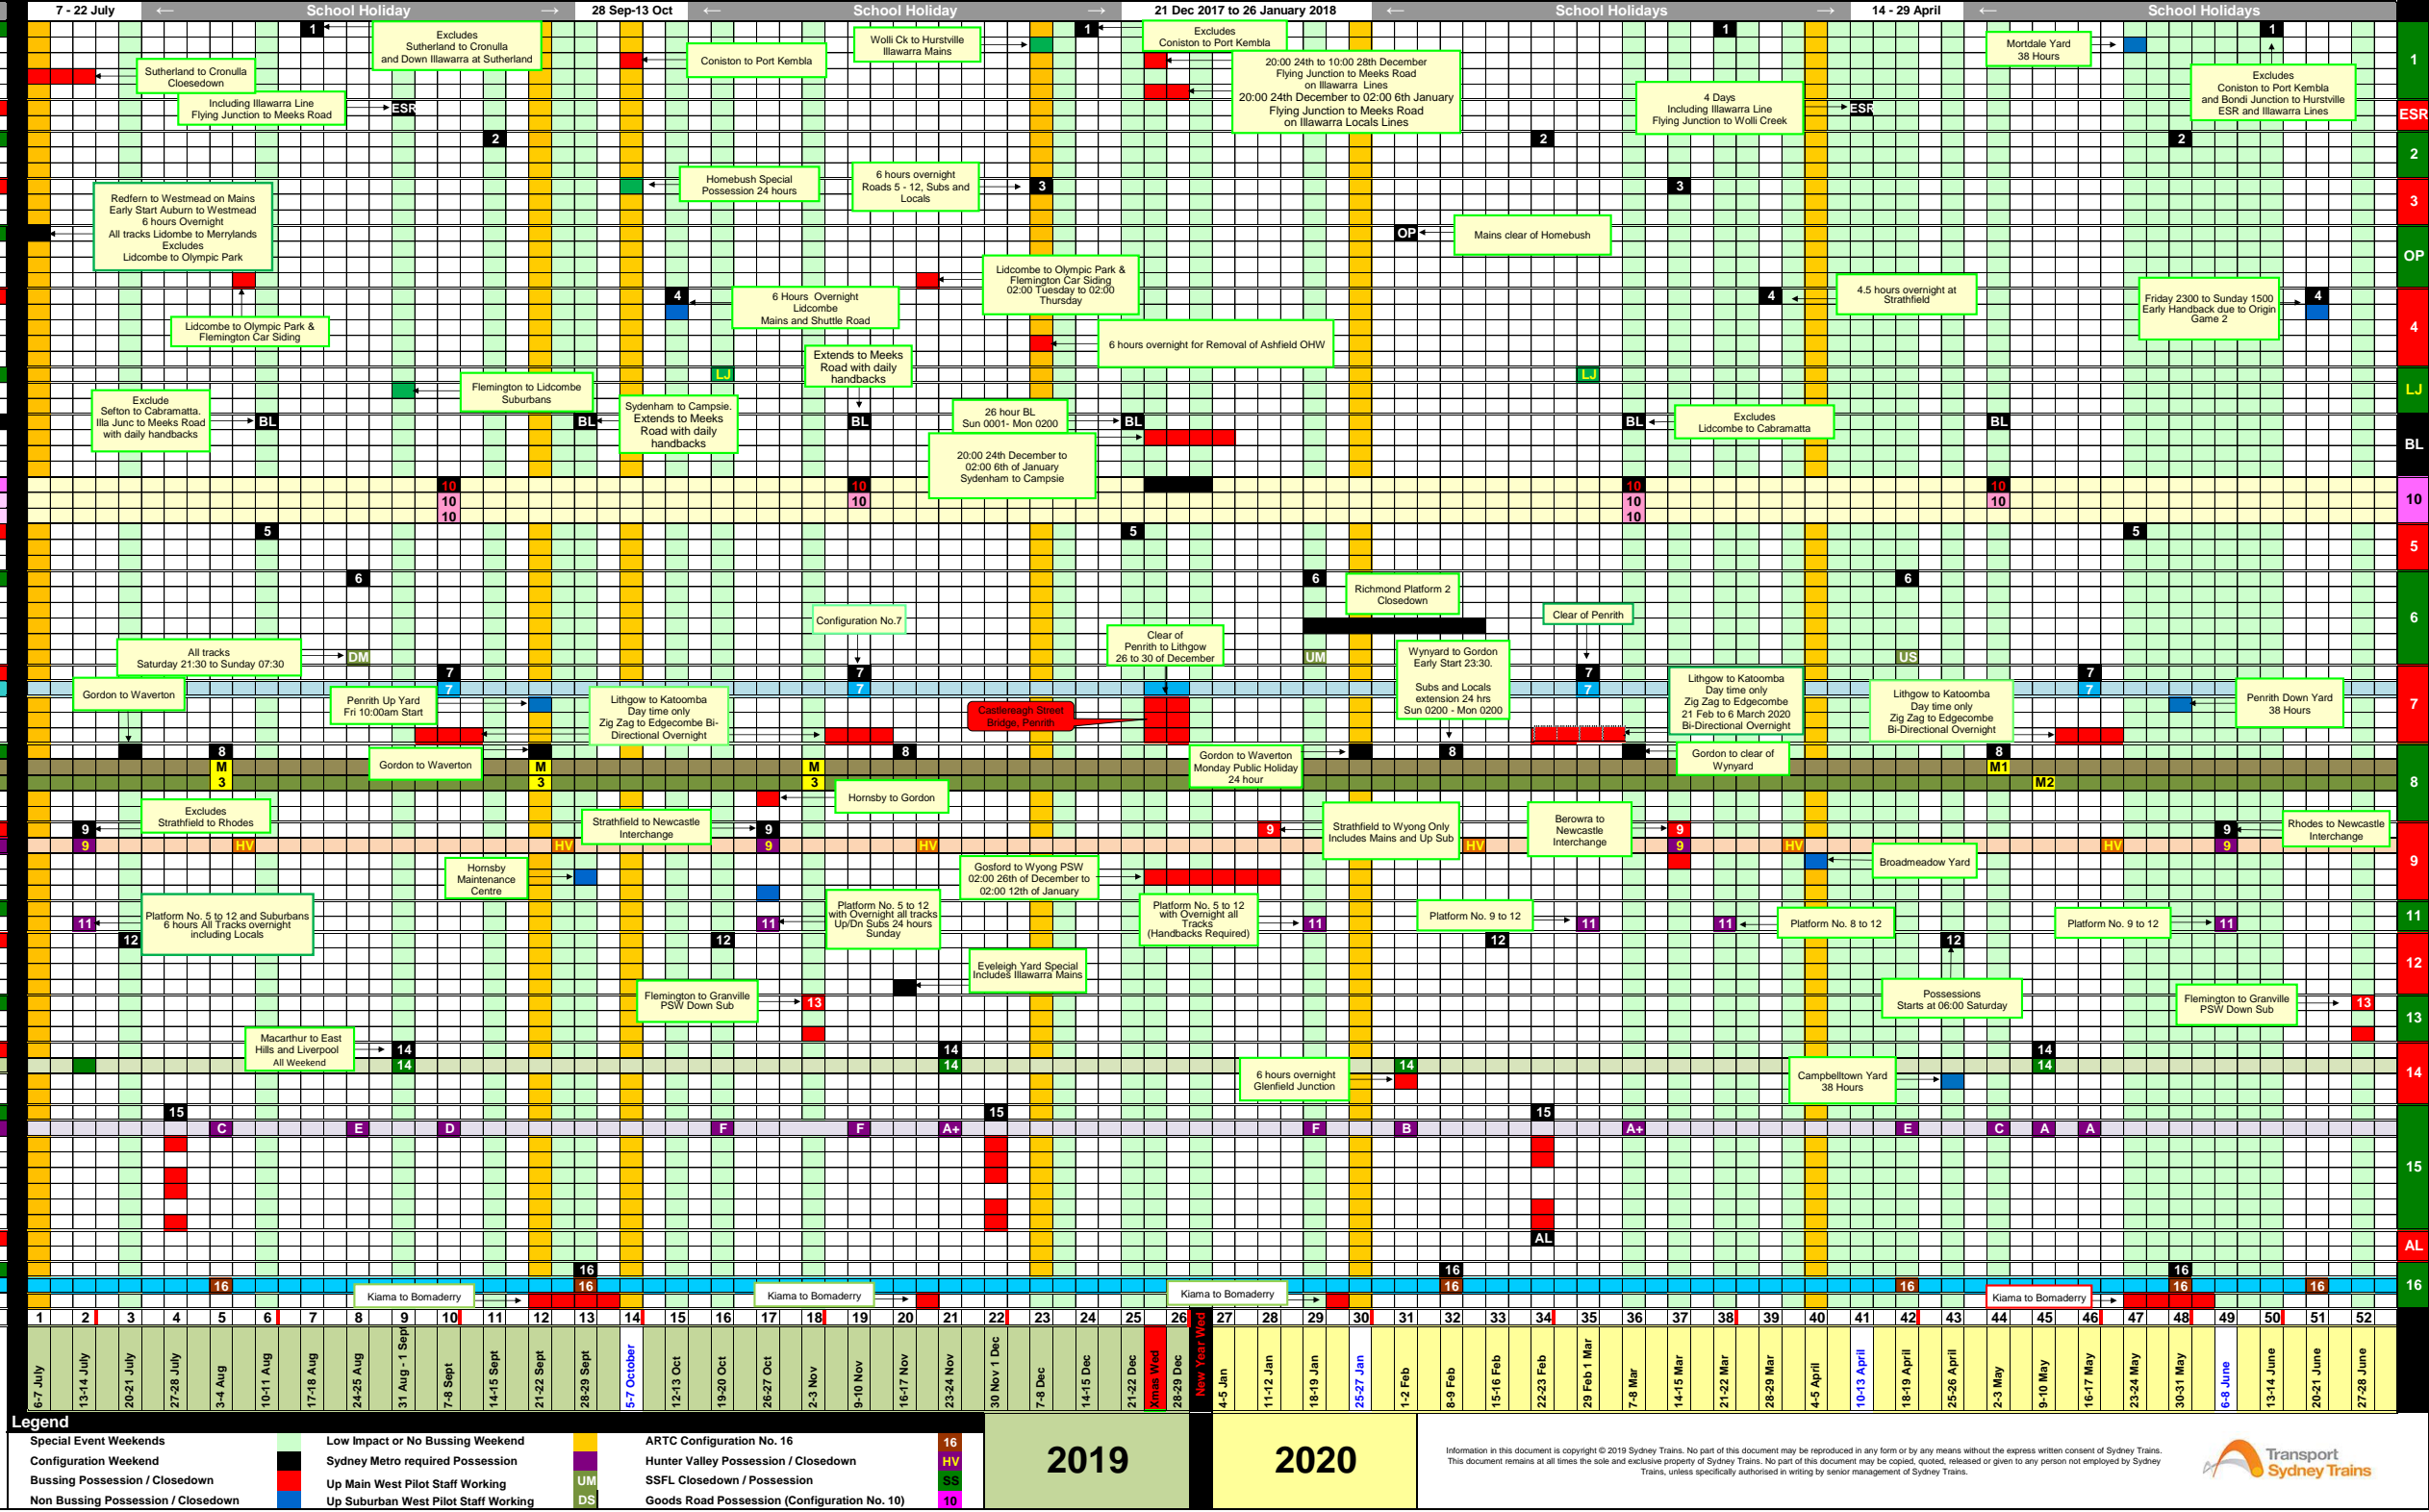

Possession Configurations	
Track Configuration 1	Central / Flying Junction to Erskineville Junction (Illawarra Lines)
	Erskineville Junction to Port Kembla (Illawarra Lines)
	Sutherland to Cronulla
	Sydenham to Hurstville (Illawarra Locals)
Eastern Suburbs Line Possession	Bondi Junction to Erskineville Junction
Track Configuration 2	Turrella to Leppington (Main, East Hills, Leppington Lines)
	Turrella to Revesby (Local Lines)
Track Configuration 3	Sydney Yard 1 to 4 and then to Strathfield (Main Lines)
	Wells Street to Homebush (Suburban Lines)
Ashfield / Strathfield to Clyde & Olympic Park Possessions	Strathfield to Clyde (Mains)
	Flemington Car Sheds (All Tracks)
	Flemington / Lidcombe to Olympic Park
Track Configuration 4	City Inner Line
	Flying Junction to Meeks Road (Illawarra Local)
	Flying Junction to Homebush (Local)
	Illawarra Junction to Lidcombe (Suburban)
Lidcombe Junction Possession	Flemington to Clyde (Suburbans)
	Lidcombe to Sefton (Main South)
Bankstown Line Possession	Flying Junction to Meeks Road (Illawarra Locals)
	Sydenham to Sefton (Bankstown Lines)
	Lidcombe to Cabramatta (Main South)
Configuration 10 (Chullora to Botany ARTC)	Marrickville to Meeks for Sydney Trains
	Chullora to Flemington for Sydney Trains
Track Configuration 5	Auburn to Westmead (Suburbans then West - Mains)
	Granville and Harris Park to Cabramatta (Old South / Y link)
Track Configuration 6	Auburn to Westmead (Mains then West-Suburbans)
	Granville to St Marys (West Mains)
	Seven Hills to Richmond
	Clyde to Carlingford
Track Name for Pilot Staff Working at Parramatta	
Track Configuration 7	Blacktown to Emu Plains
	Emu Plains to Katoomba
	Katoomba to Wallerawang
Track Configuration 8	MTS M1=Chatswood to Epping, M2=Epping to Tallawong, M3=Chatswood to Tallawong
	Hornsby to Chatswood
	Chatswood to Strathfield (Shore and Suburban Lines)
Track Configuration 9	Hunter Valley Possessions
	Berowra to Wickham only
	Strathfield to Wyong only
	Flemington to Rhodes (Goods & Down Relief Lines)
Track Configuration 11 (Power Outage All Tracks)	Possession Roads (1 to 4) (5 to 8) (9 to 12) or a Combination
Track Configuration 12	Flying Junction and Central (ESR and Illawarra's)
	Flying Junction to Sydenham (Illawarra Locals)
	Eveleigh Yard (Power Outage only)
Track Configuration 13 (by Exception Only)	Strathfield to Lidcombe (All tracks)
	Lidcombe to Harris Park 3 Tracks closed with Power Outage All
Track Configuration 14	Southern Sydney Freight Line
	Fairfield and Sefton to Glenfield
	Glenfield to Macarthur
Track Configuration 15	Metro CBD Possessions either A or B or C, or D or E
	City Inner Line
	City Outer Line
	Flying Junction to Ashfield (Locals)
	Wynward to Ashfield (Shores and Suburbans)
	Flying Junction to Redfern (Illawarra's)
	Flying Junction to Sydenham (Illawarra Locals)
Airport Line Possession (By Exception Only)	Central to Turrella Junction
Track Configuration 16	ARTC Track Configuration 16
	Inner Harbour to Bomaderry (Nowra) and Unanderra

Possession Configuration 2019 2020 Version No. 8