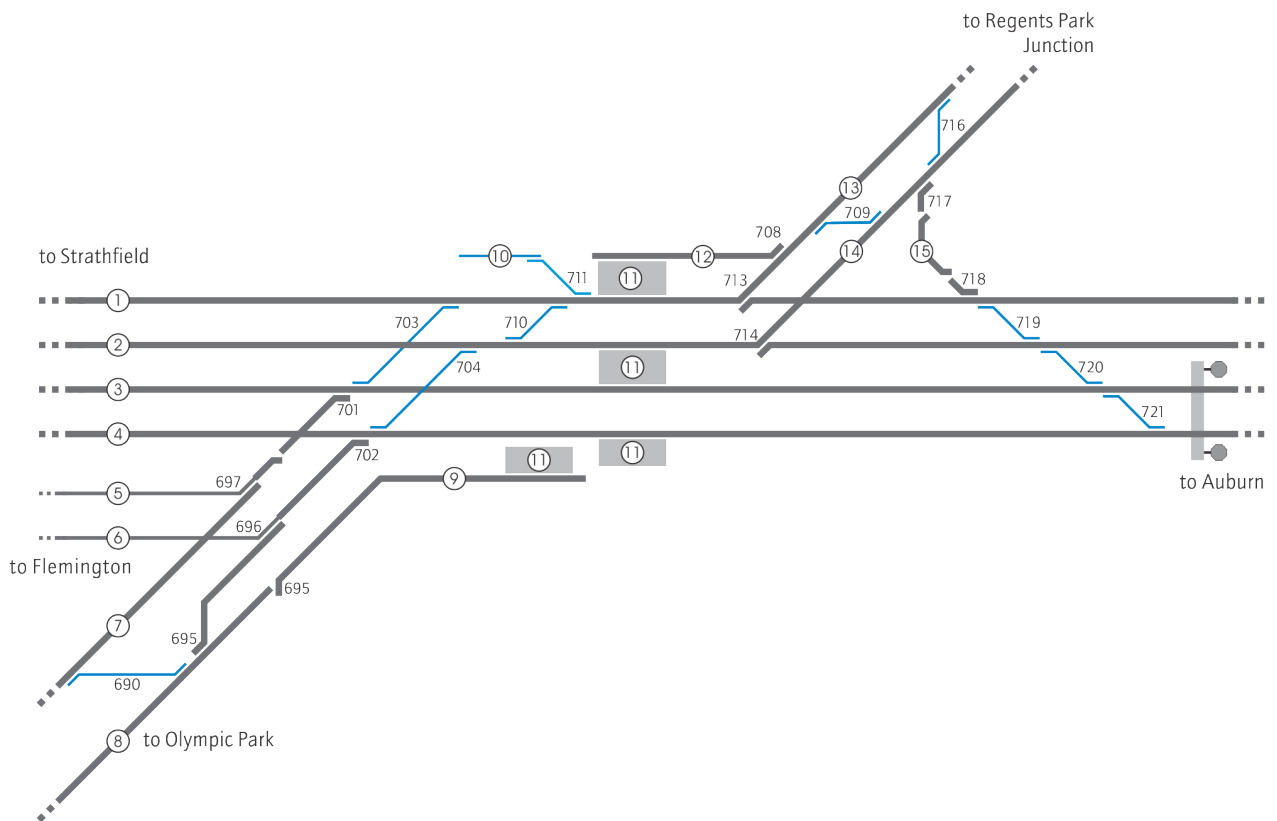

## Location

Lidcombe is at 16.337km.

## Diagrams

Key		
1. Down Suburban line	6. Up Enfield West Fork line	11. Lidcombe
2. Up Suburban line	7. Down Homebush Bay West Fork line	12. Turnback road
3. Down Main line	8. Up Homebush Bay West Fork line	13. Down Main South line
4. Up Main line	9. Shuttle road	14. Up Main South line
5. Down Enfield West Fork line	10. Cemetery siding	15. Triangle Loop line 178m

## Location details

Interlocked points are operated from ROC

■ 17.337km Lidcombe. Platforms 0, 1, 2 and 3, 4 and 5

---

## Level crossings

📍 17.804 Network access

---